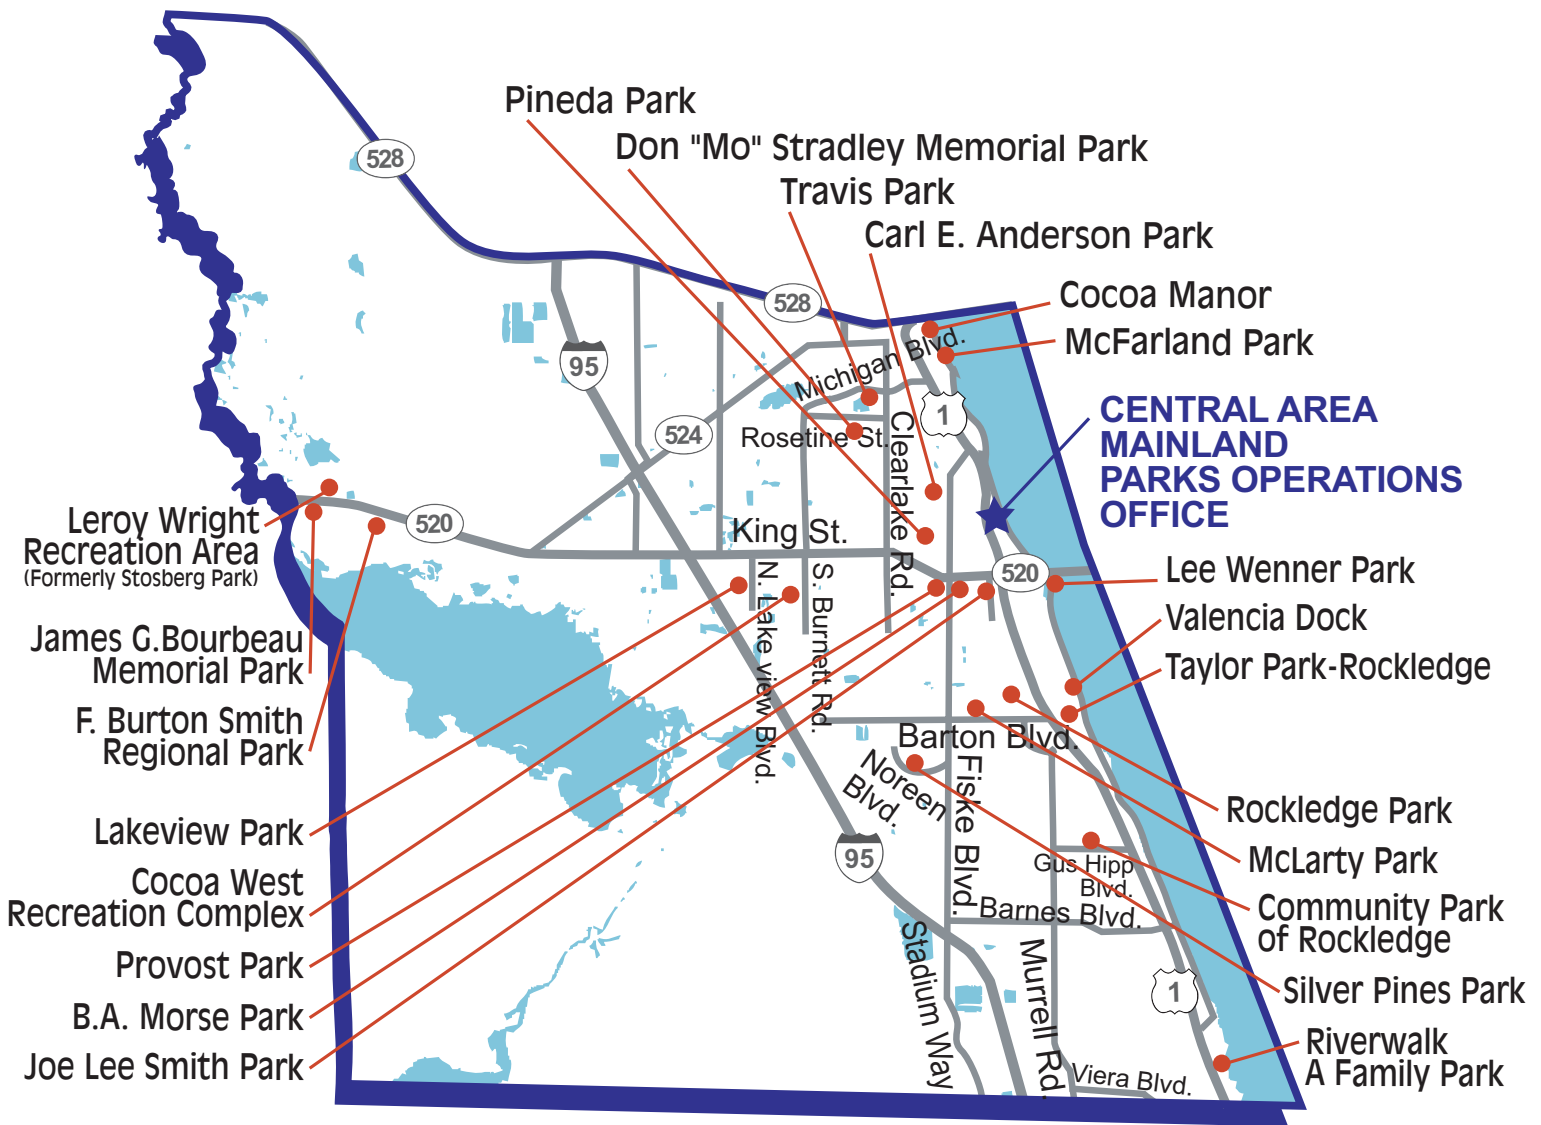

BREVARD COUNTY PARKS & RECREATION

CENTRAL AREA - MAINLAND

www.brevardparks.com

321-633-1874

**Central Area - Mainland
Parks Operations Office Location**
840 Forrest Avenue, Cocoa 32922
(formerly the JobLink facility)